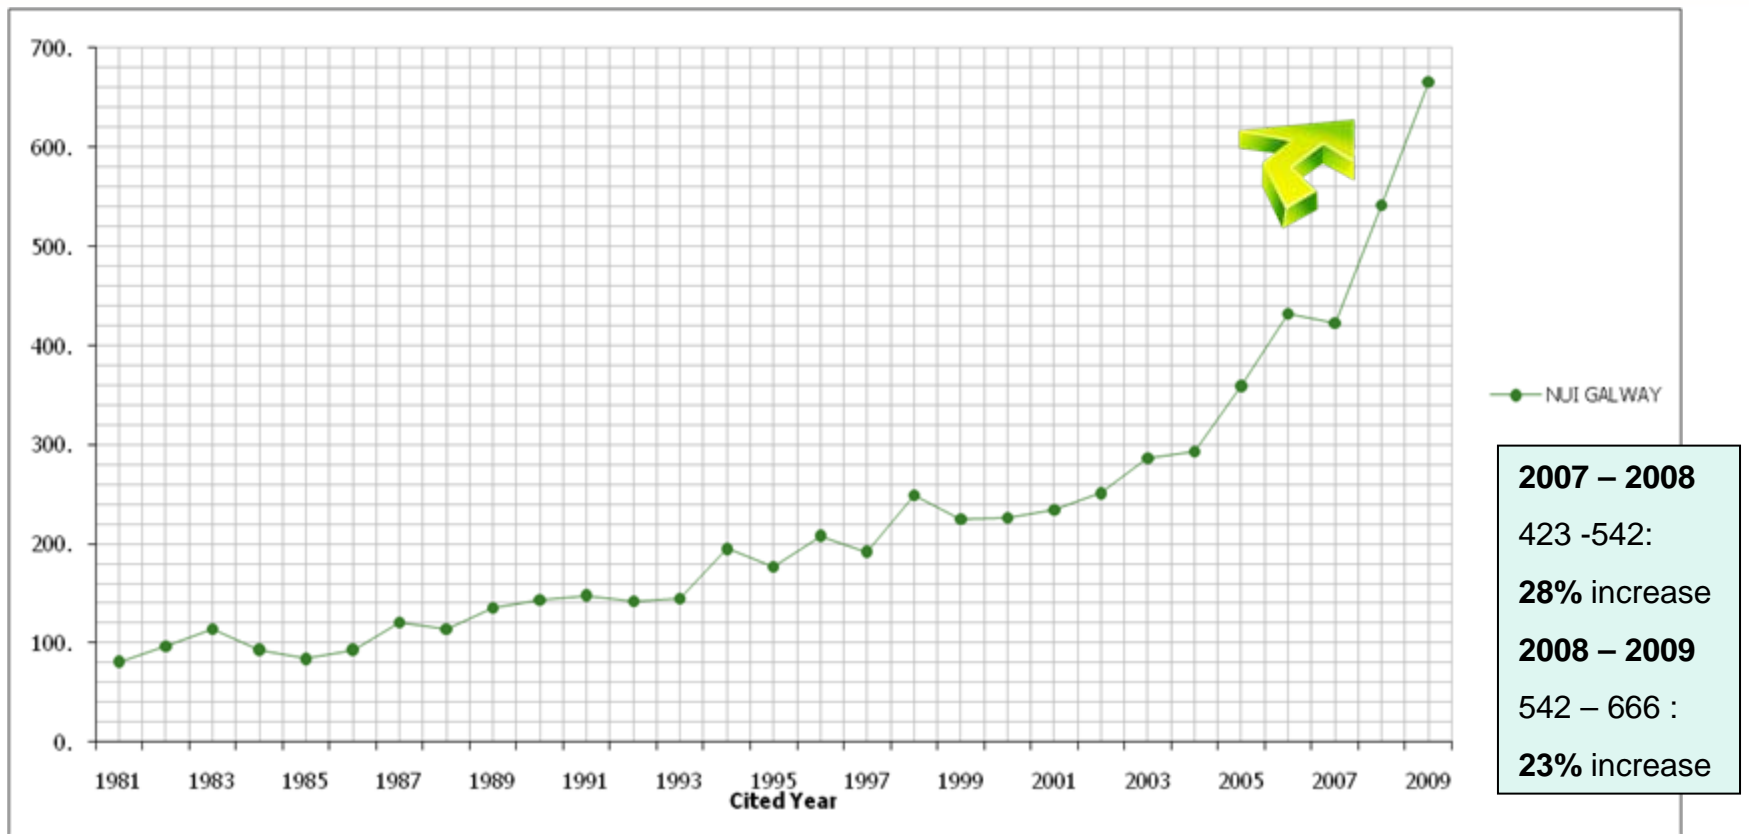

Achievements – Publications

InCites: NUI Galway publications 1981 - 2009