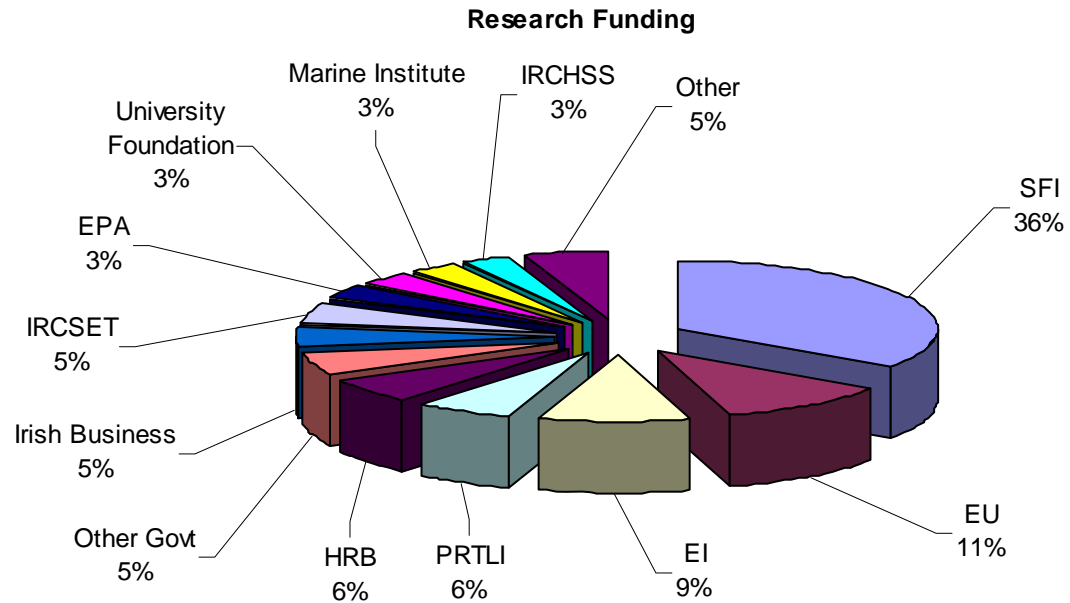

Achievements - Research Income 2009/10

- €53.3m
- 325 new contract awards signed